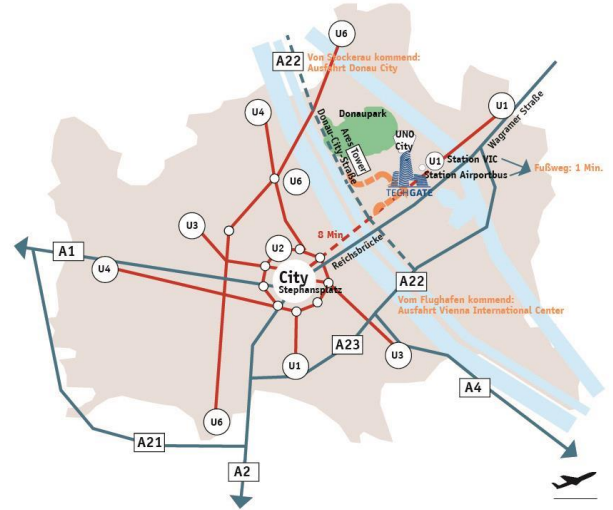

ADDRESS

TECH GATE VIENNA

Wissenschafts- und Technologiepark GmbH
Donau-City-Straße 1
1220 Vienna, Austria

Parking Garage

Tech Gate Vienna has a parking garage at its disposal.

Rates include 20% VAT

Short term parking: € 2,40 per hour (or part of an hour)

Daily rate: max. € 22,00

UNDERGROUND (U-BAHN)

U1-Station Kaisermühlen - Vienna International Centre, Schüttaustraße exit. You will reach us in less than two minutes via the footway.

The subway line U1 connects Tech Gate Vienna with Vienna's historic city centre. It is only 8 minutes to Vienna city centre (U1 station Stephansplatz), ten minutes to the City Airport Train connection (CAT) to Vienna-Schwechat Airport (U3 station Landstraße).

BUS

The following buses have stations in close proximity to Tech Gate Vienna (at the U1 station **Kaisermühlen-Vienna International Centre**):

20B, 90A, 91A, 92A, Airport Bus

RAIL

From the Hauptbahnhof take U-Bahn Line U1 in the Leopoldau direction. Alight at **Kaisermühlen - Vienna International Centre Station**. Take the Schüttaustraße exit.

At the Westbahnhof take U-Bahn Line U3 towards Simmering. At Stephansplatz change to Line U1 in the Leopoldau direction. Alight at **Kaisermühlen - Vienna International Centre Station**. Take the Schüttaustraße exit.